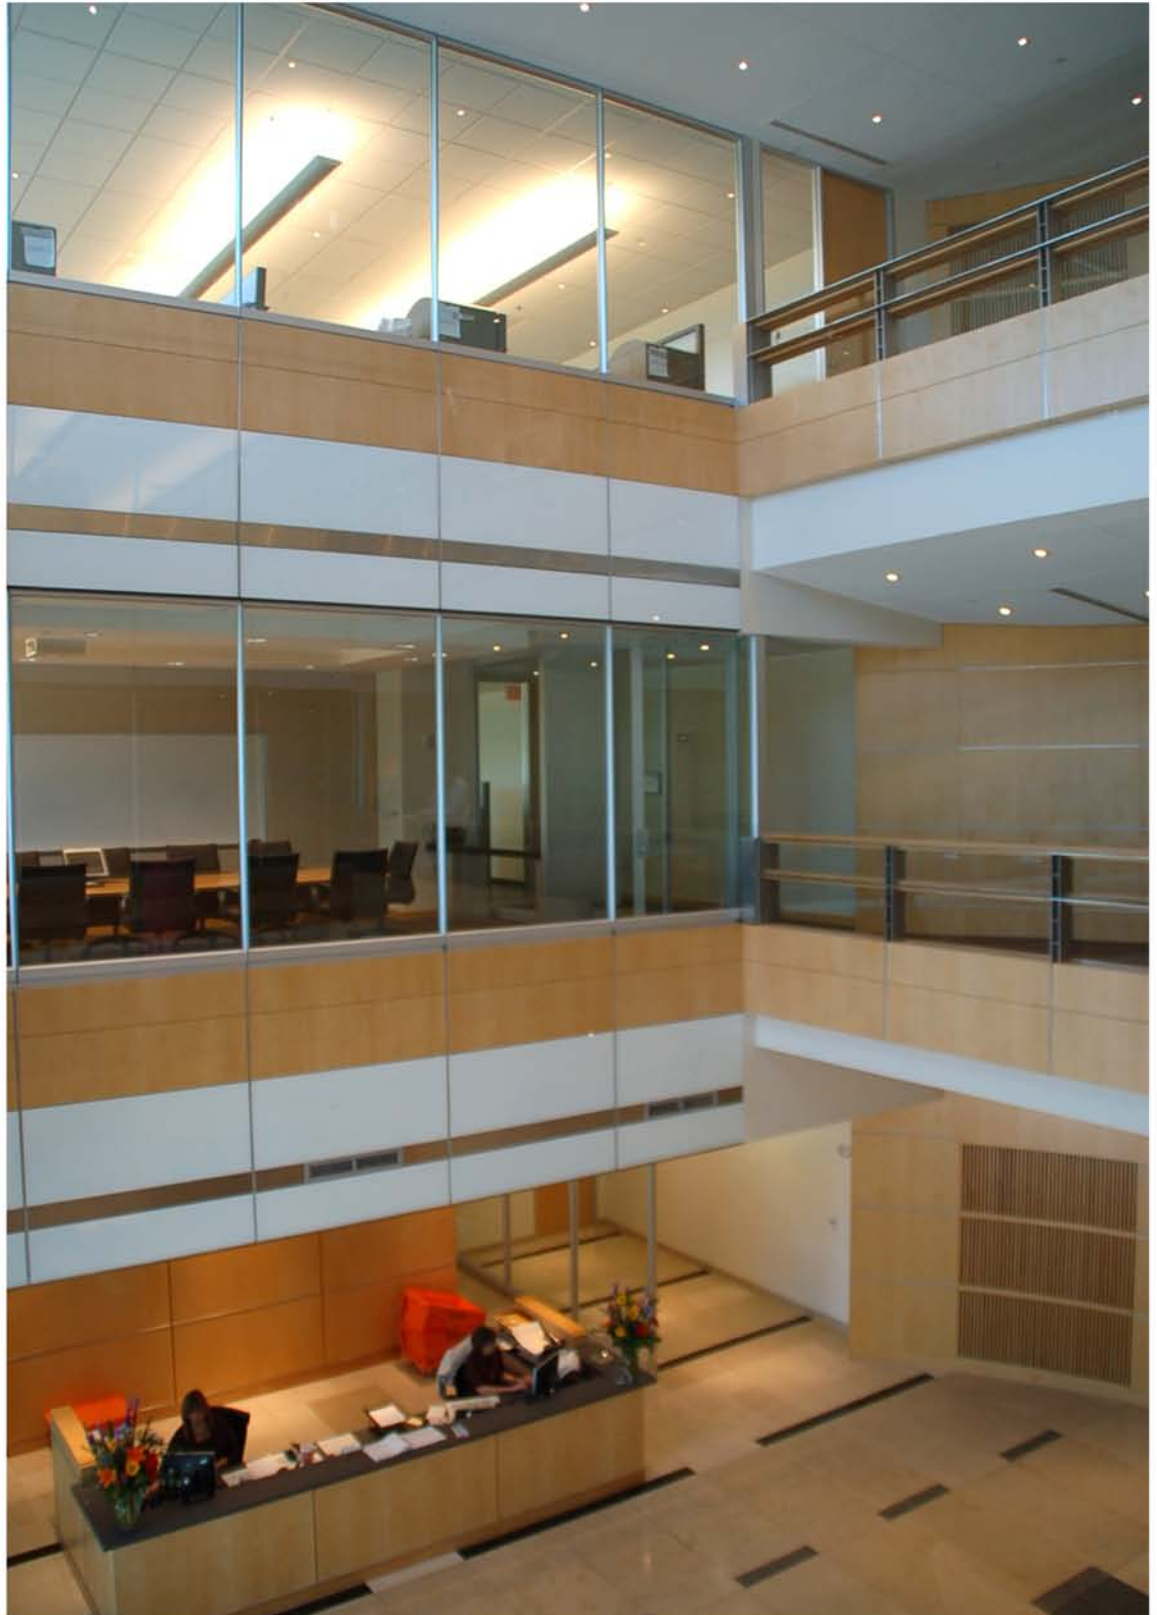

FRESHDIRTT

Products include:
Glass Modular Walls
and Aluminum Pivot
Doors. Finishes used:
clear anodized
aluminum and clear
tempered glass.

Designer
BOKA Powell

Distribution Partner
Tusa Office Solutions

Real Estate

Dallas, Texas