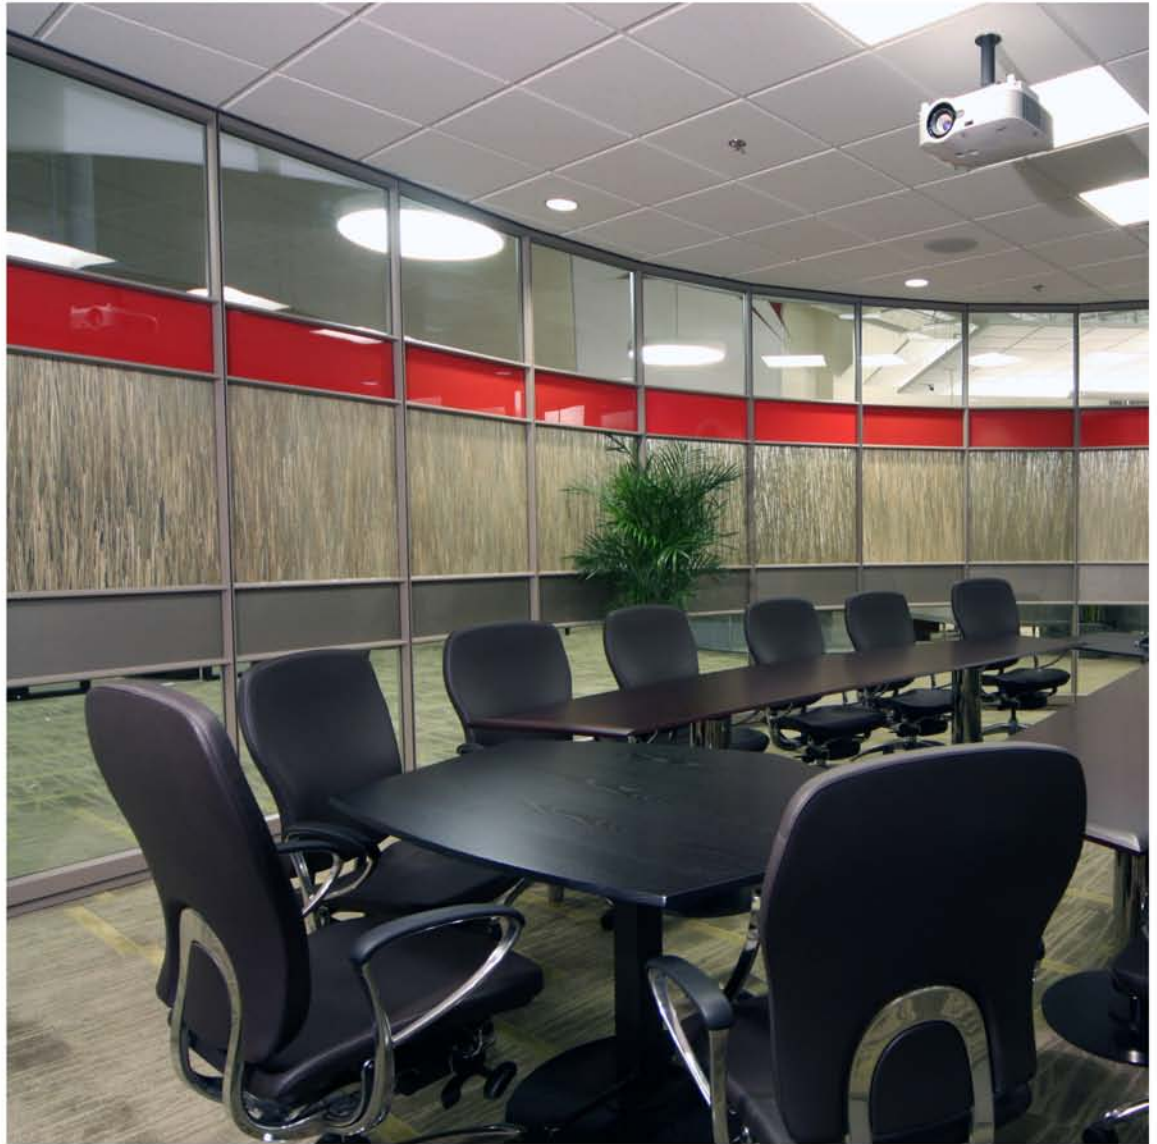

FRESHDIRTT

Products: Modular
Solid Walls, Modular
Glass Walls, Barivot
Glass Barn Door and
DIRTT Roof*

Finishes: chroma-
coat, powdercoat,
clear tempered glass,
back-painted glass,
3form and etched
glass

** DIRTT Roof refers to the
fascia and beams.
Ceiling system and all
other elements supplied
by Others.*

Designer
Continental Office
Environments

Distribution Partner
Continental Office
Environments

Corporate
Columbus, Ohio