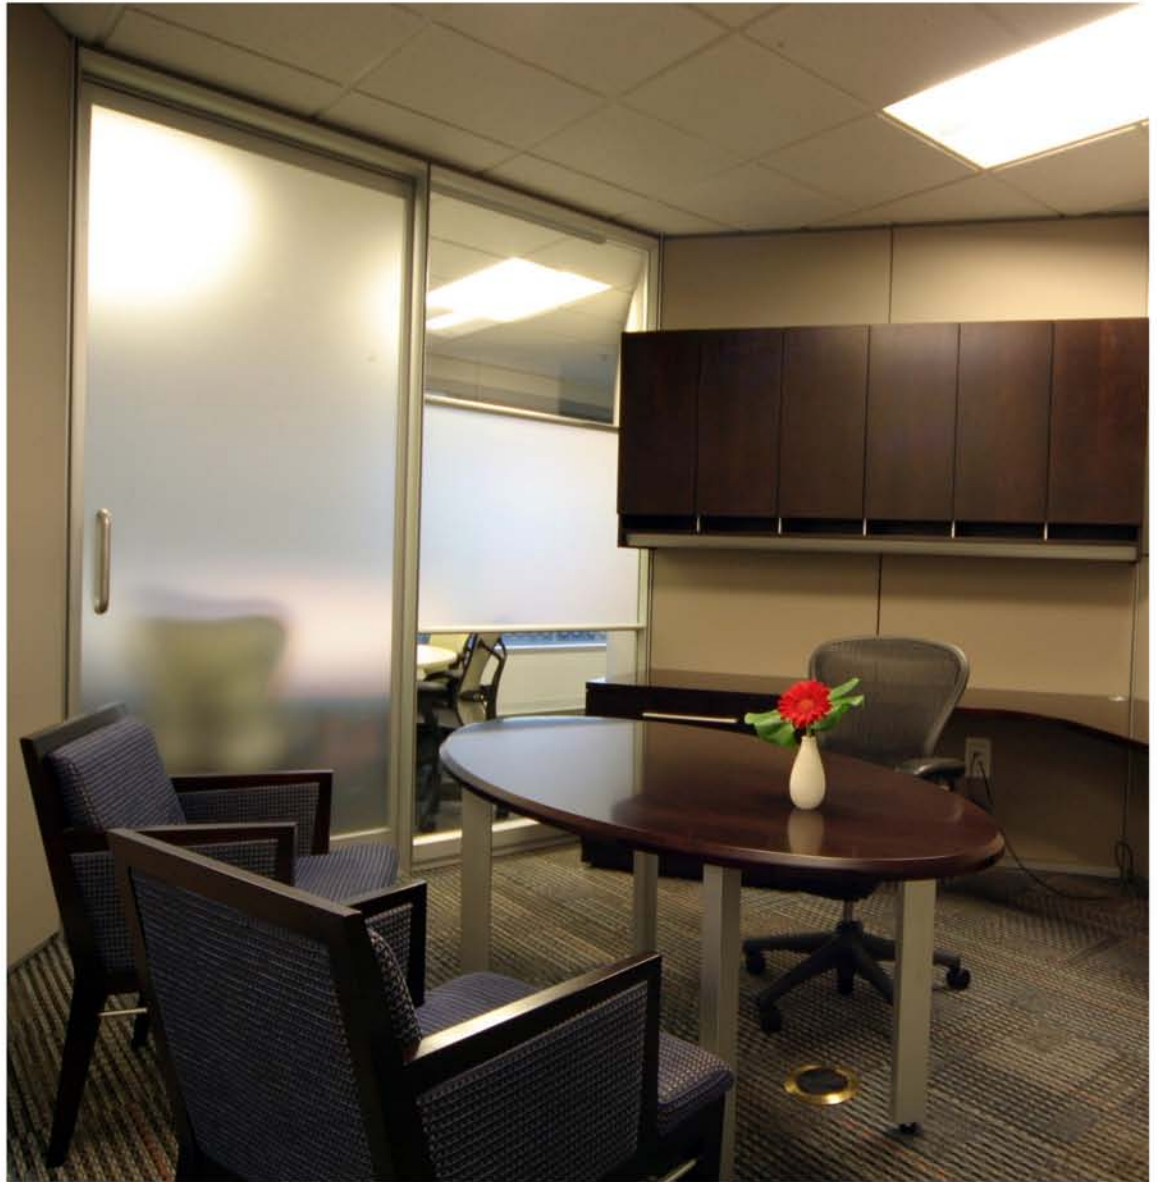

FRESHDIRTT

Products: Modular
Glass Walls, Modular
Solid Walls and
Slimline Glass Barn
Doors

Finishes: clear
anodized, chroma-
coat, clear tempered
glass and etched glass

Architect
Ford & Associates

Distribution Partner
Continental Office
Environments

Corporate
Columbus, Ohio